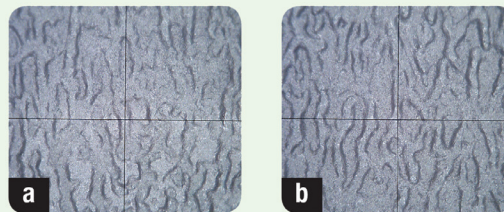

Figure 2a and b: Microscopic view of a) treated and b) untreated *Dauphine* upholstery

Source: *Dental Advisor Research Report Number 97, October 2016*

Order Information

Order No.	Product Description
H6186	Large Monarch Surface Disinfectant Wipes / 6"x6.75"; 160 ct. per canister
H6171	X-Large Monarch Surface Disinfectant Wipes / 7"x9"; 100 ct. per canister
H6110-N	Monarch Surface Disinfectant Spray / 32 oz. Spray Bottle
H6182	Monarch Dry Wipes Intro Kit / 2 canisters with dry wipes, plus 4 refills (100 ea. 7"x9")
H6183	Monarch Dry Wipes Refill Kit / 12 dry wipe refills (100 ea. 7"x9")

CORPORATE HEADQUARTERS
1295 Walt Whitman Road
Melville, New York 11747- 3062
800-247-8324

Monarch is a registered trademark
of Air Techniques, Inc.
© Copyright 2022
PN 9922-618 RevB